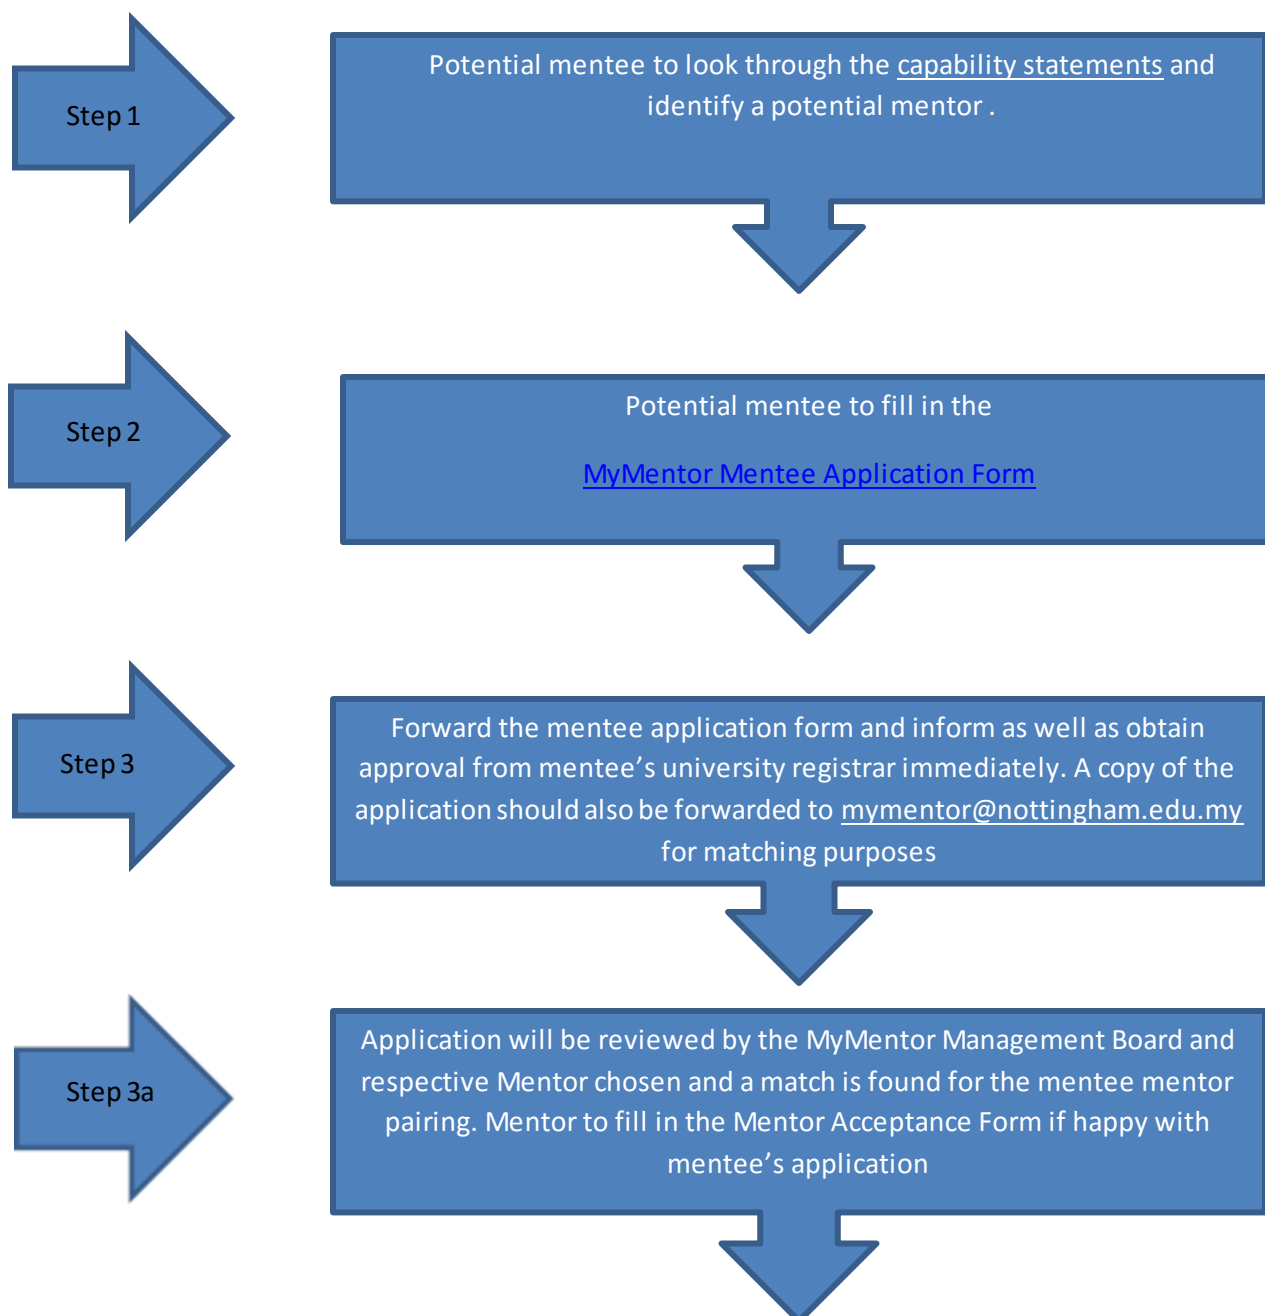

Mentee application process

Contact

- If you have an enquiry about the programme, please contact us at mymentor@nottingham.edu.my.
- If you wish to speak to us kindly call Deepa on (03) 8924 8257.