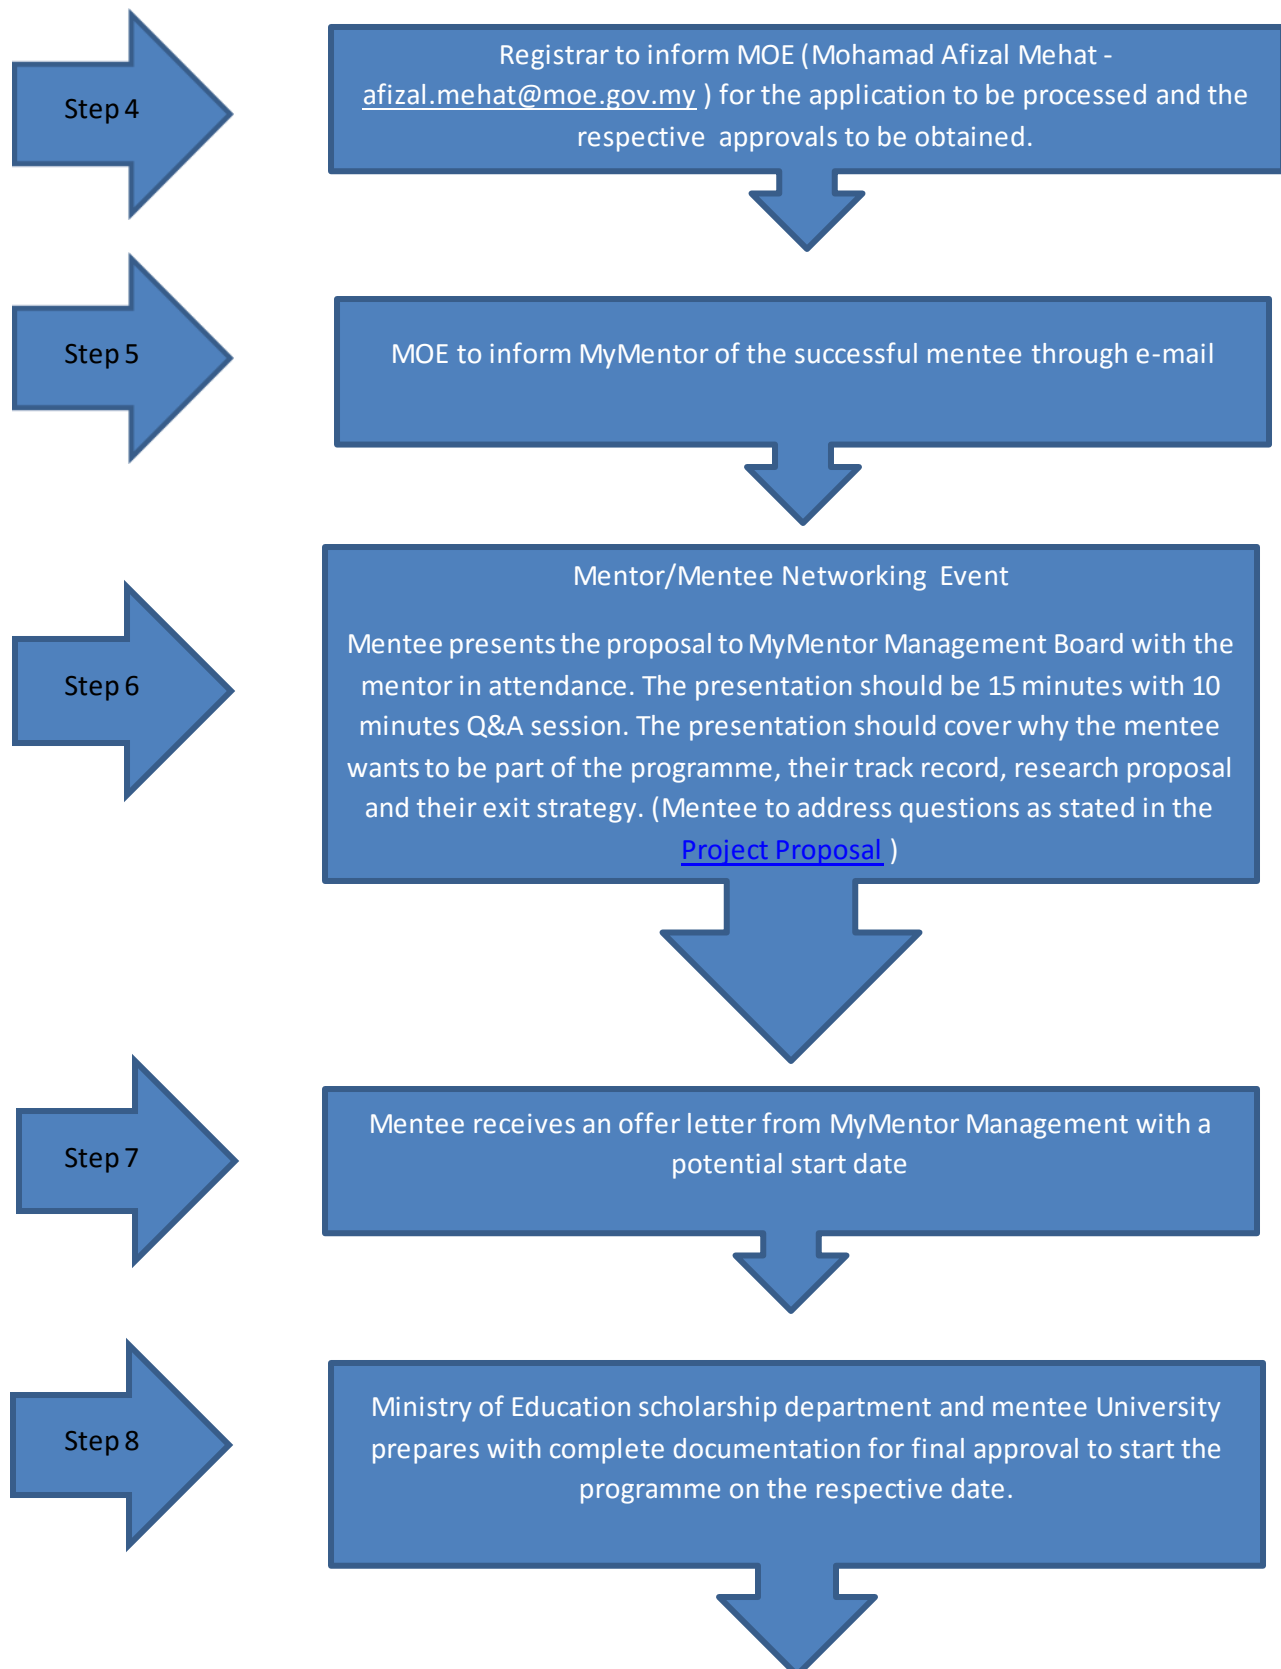

Mentee application process

Contact

- If you have an enquiry about the programme, please contact us at mymentor@nottingham.edu.my.
- If you wish to speak to us kindly call Deepa on (03) 8924 8257.