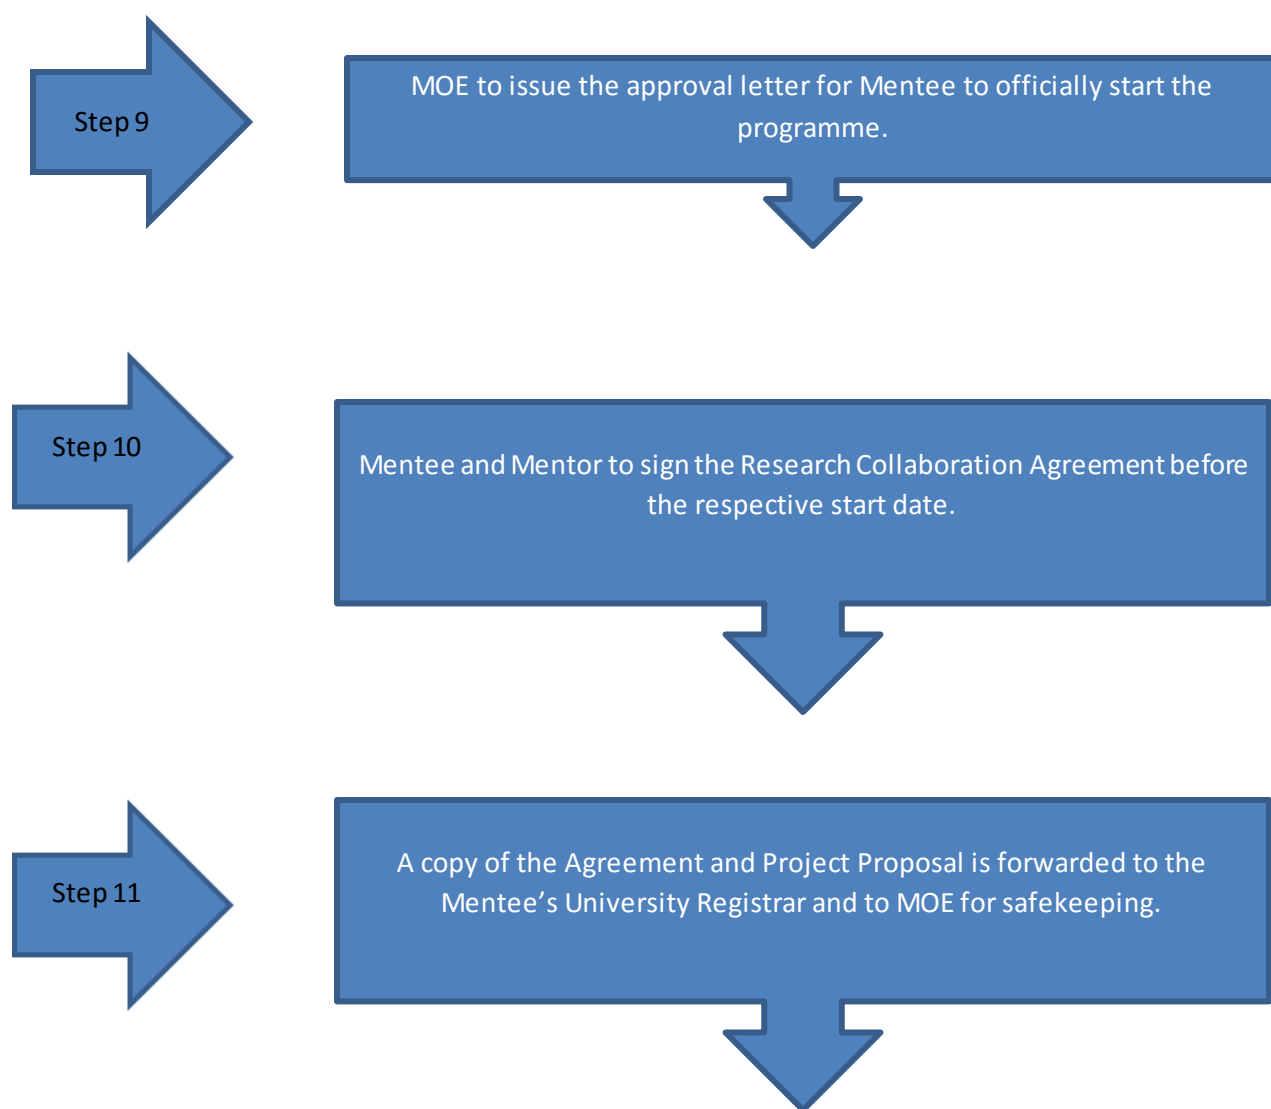

Mentee application process

Contact

- If you have an enquiry about the programme, please contact us at mymentor@nottingham.edu.my.
- If you wish to speak to us kindly call Deepa on (03) 8924 8257.